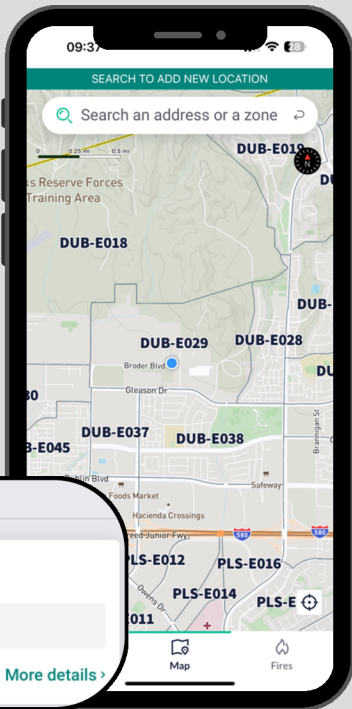

STAYING CONNECTED IN AN EMERGENCY

Standardized evacuation zones have been established for all of Alameda County. Know your zone by downloading **Genasys Protect** (formerly ZoneHaven).

Use the QR code or visit protect.genasys.com to find your zone and download the app on your device.

AC Alert is the Mass Notification System used by City and County agencies throughout Alameda County to rapidly spread emergency alerts to people who live, work, or visit the County.

AC Alert is capable of sending alerts by voice, text, and email.

Use the QR code or visit www.acalert.org to register, and download the Public Safety by Everbridge app on your device.

Resources

ready.acgov.org

Alameda County Office of Emergency Services

4985 Broder Blvd.
Dublin, CA 94568

PERMANECER CONECTADO EN CASO DE EMERGENCIA

Se han establecido zonas de evacuación estandarizadas para todo el Condado de Alameda. Conozca su zona descargando **Genasys Protect** (antes ZoneHaven)!

Utilice el código QR o visite protect.genasys.com para encontrar su zona y descargar la aplicación en su dispositivo.